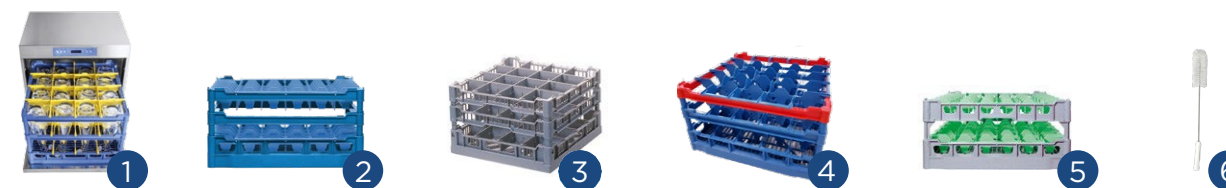

BRITA dispenser accessories

For all your drinking water needs

BRITA-exclusive washing trays

1. Professional washing tray	• Size (W x H x D): 500 x 360 x 500 mm, 16 bottles • Compatible with: BRITA Swing 425 / 750 ml, BRITA Classic 1,000 ml • Openings custom-designed for the bottle neck
2. Professional washing tray incl. cap holder	• Size (W x H x D): 500 x 330 x 500 mm, 16 bottles • Compatible with: BRITA Twist 700 ml • Openings custom-designed for the bottle neck
3. Domestic washing tray	• Size (W x H x D): 485 x 180 x 485 mm, 25 bottles • Compatible with: all BRITA bottles (for BRITA CLassic 1,000 ml und Swing 750 ml it may be necessary to remove the top tray of the dishwasher) • Custom tines to hold the bottles, fits into the bottom tray of most domestic dishwashers

Further bottle cleaning equipment

1. Professional washing tray	• Size (W x H x D): 500 x 365 x 500 mm, 16 bottles • Compatible with: BRITA Swing 750 ml, BRITA Classic 750 / 1,000 ml
2. Professional washing tray	• Size (W x H x D): 500 x 295 x 500 mm, 25 bottles • Compatible with: BRITA Wave 600 / 750 / 850 ml, BRITA Twist 700 ml, BRITA Lounge 750 ml
3. Professional washing tray (small)	• Size (W x H x D): 400 x 280 x 400 mm, 16 bottles • Compatible with: BRITA Wave 600 / 750 / 850 ml, BRITA Twist 700 ml, BRITA Classic 500 ml
4. Professional washing tray	• Size (W x H x D): 500 x 325 x 500 mm, 25 bottles • Compatible with: BRITA Swing 425 ml, BRITA Classic 500 ml
5. Professional washing tray	• Size (W x H D): 500 x 500 x 220 mm, 36 bottles • Compatible with BRITA Lounge 350 ml
6. Cleaning brush	• Size (W x L_{total}, L_{brush}): 65 x 500 mm, 160 mm • Compatible with: all BRITA bottles